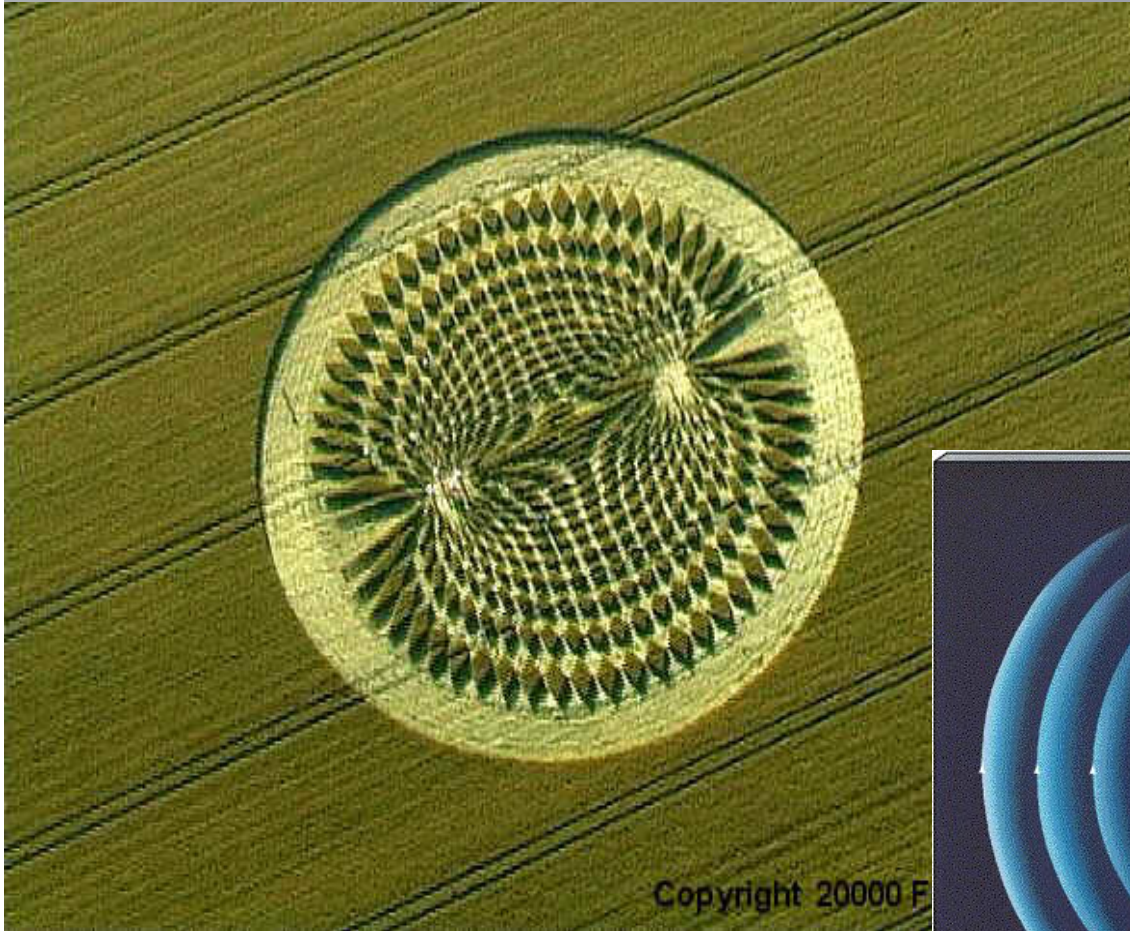

Milky Way Galaxy and the coming electro-magnetic wave

Copyright 20000 F

- Magnetic pole around the earth and crop circle showing the Shift?